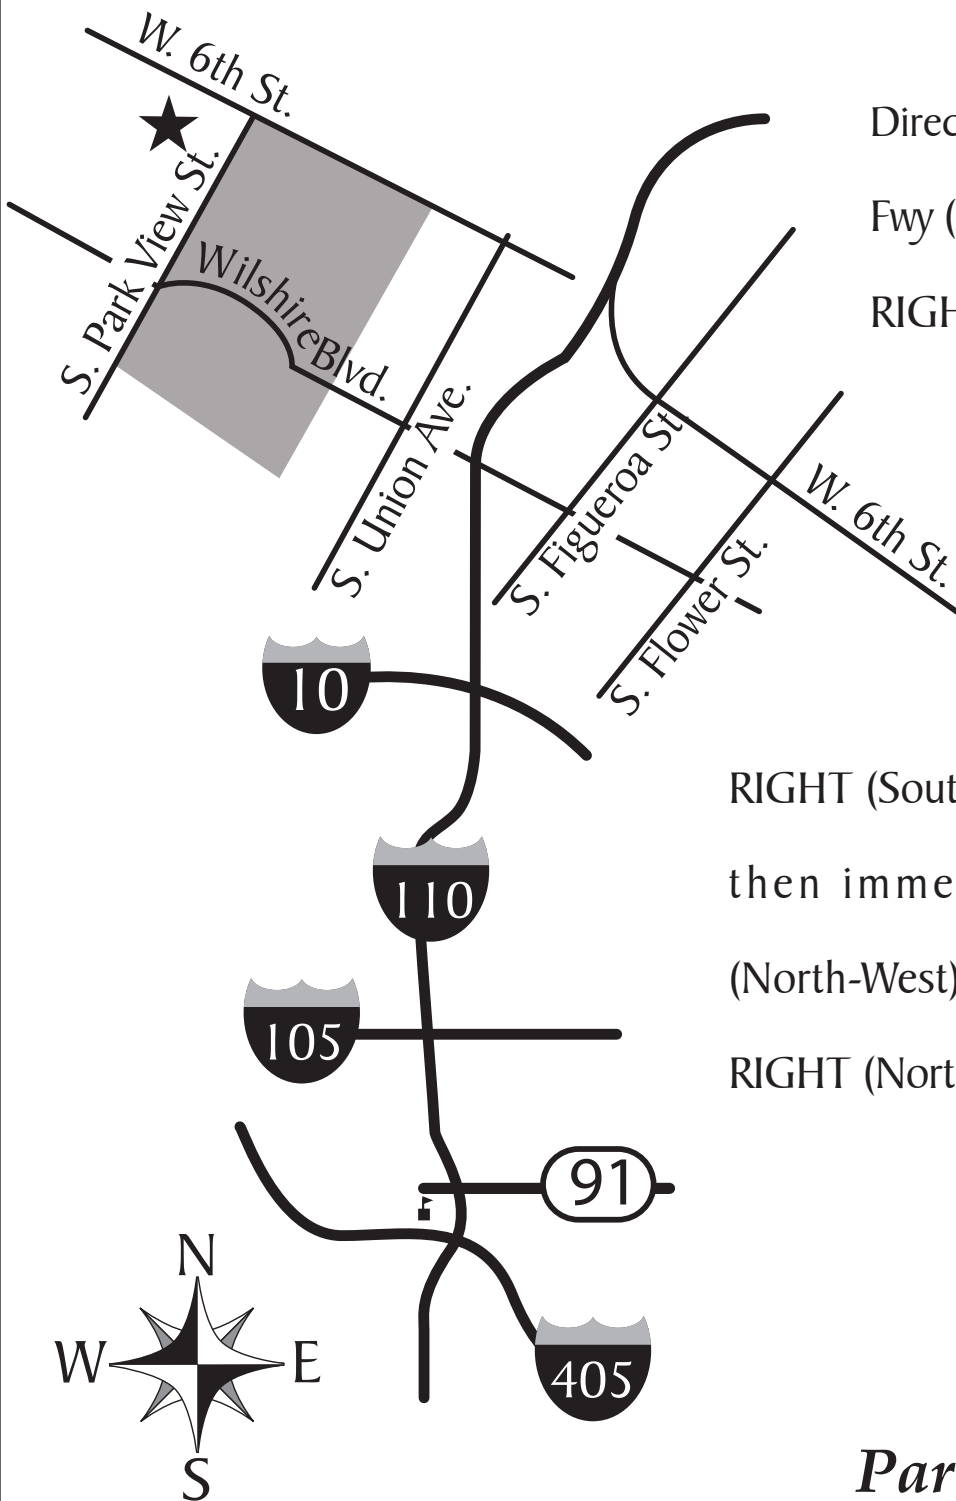

Gardena High School

Directions: Take the 110 Harbor Fwy (North). At exit 22B, turn RIGHT onto Ramp 4th St / 3rd St. Keep RIGHT to stay on Ramp 6th St. Bear RIGHT (South-East) onto W 6th St. Turn

RIGHT (South-West) onto S Flower St, then immediately turn RIGHT (North-West) onto Wilshire Blvd. Turn RIGHT (North) onto S Park View St.

Park Plaza Hotel
607 South Park View St.
Los Angeles, CA 90057